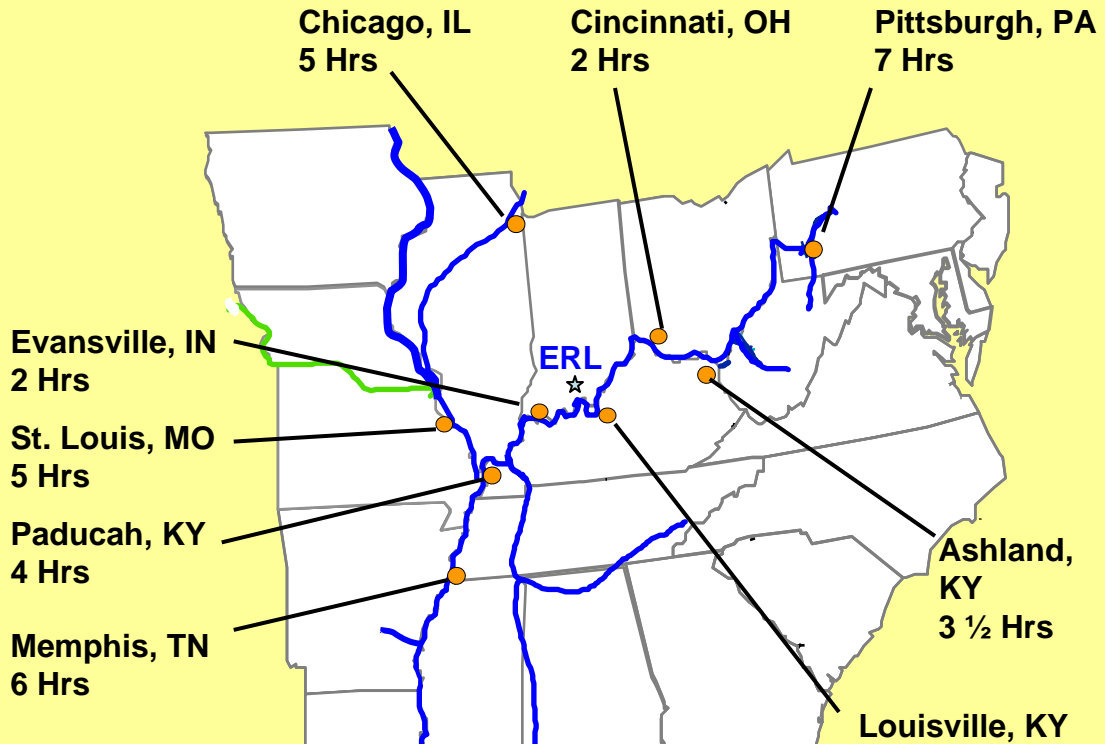

BARGE MAINTENANCE

ERL Commercial Marine Inc.

We can service your barges on the Ohio and upper Mississippi Rivers
24 hours a day – 7 days a week

We will be on your barge within hours of your phone call.

800-831-9510 812-948-0011 502-649-4045

www.erlinc.net

Our technicians have the parts and knowledge to repair
High level Alarms, PV Valves, Sight Glasses,
Rising Stick Gauges & much more.

Technicians have Transportation Worker Identification Credentials.